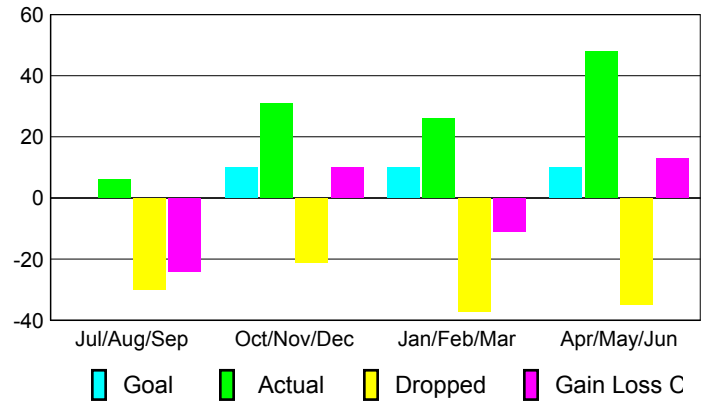

Membership Results 2008-2009

Goal, New, Dropped, Gain/Loss

Comparison of Membership Gain/Loss

Current Year Compared to the Previous Year