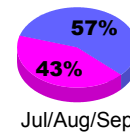

Gender Comparison 2008-2009

Jul/Aug/Sep