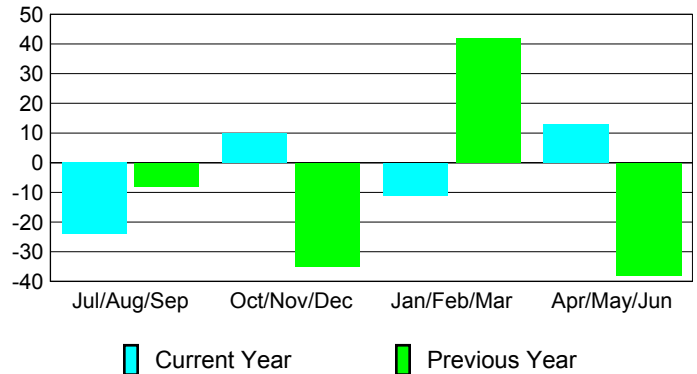

Gender Comparison 2008-2009

Jul/Aug/Sep

Jan/Feb/Mar

Oct/Nov/Dec

Apr/May/June

Male

Female