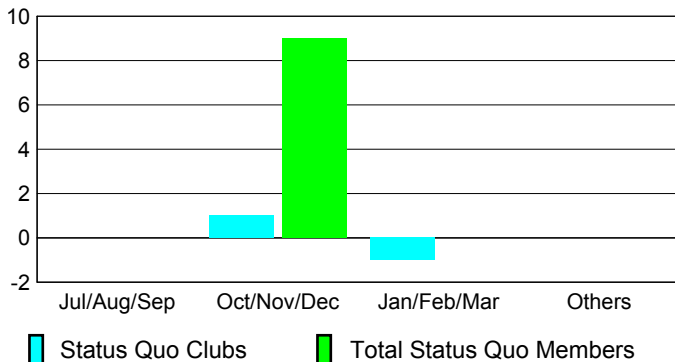

### Clubs 2007-2008

Month	New Club Goal	Actual New Clubs	Actual Dropped Clubs	Gain/Loss of Clubs	Gain/Loss of Clubs
Jul/Aug/Sep	0	0	0	0	0
Oct/Nov/Dec	0	0	0	0	-1
Jan/Feb/Mar	1	0	0	0	1
Apr/May/June	1	0	-1	-1	0
<b>Totals</b>	<b>2</b>	<b>0</b>	<b>-1</b>	<b>-1</b>	<b>0</b>

### Club Results 2008-2009

Goal, New, Dropped, Gain/Loss

### Comparison of Club Gain/Loss

Current Year Compared to the Previous Year

### YTD Status Quo Clubs 2008-2009

Status Quo Clubs Compared to Status Quo Members