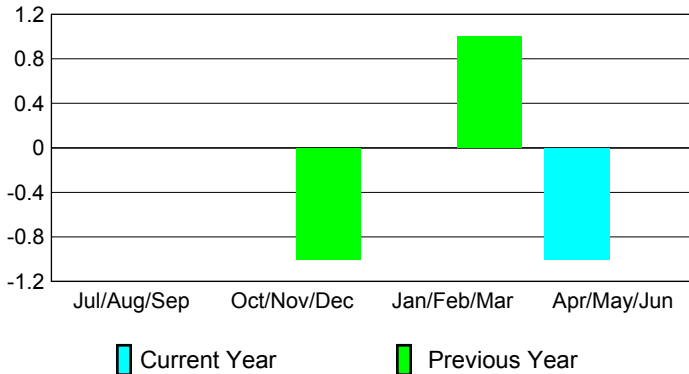

2008-2009 GMT Quarterly Report for District (or Undistricted) **District 117 B**

GMT: **FEDERICO STEINHAUS**

Location: **Multiple**

GMT CA: **4**

CLUBS

Club Results 2008-2009

Clubs 2007-2008

Month	New Club Goal	Actual New Clubs	Actual Dropped Clubs	Gain/Loss of Clubs	Gain/Loss of Clubs
Jul/Aug/Sep	0	0	0	0	0
Oct/Nov/Dec	0	0	0	0	-1
Jan/Feb/Mar	1	0	0	0	1
Apr/May/June	1	0	-1	-1	0
Totals	2	0	-1	-1	0

Club Results 2008-2009

Goal, New, Dropped, Gain/Loss

Comparison of Club Gain/Loss

Current Year Compared to the Previous Year

YTD Status Quo Clubs 2008-2009

Status Quo Clubs Compared to Status Quo Members

MEMBERSHIP

Membership Results 2008-2009

Membership 2007-2008

Month	Net Memb Goal	Actual New Memb	Actual Dropped Memb	Gain/Loss of Memb	Gain/Loss of Memb
Jul/Aug/Sep	0	6	-30	-24	-8
Oct/Nov/Dec	10	31	-21	10	-35
Jan/Feb/Mar	10	26	-37	-11	42
Apr/May/June	10	48	-35	13	-38
Totals	30	111	-123	-12	-39

Membership Results 2008-2009

Goal, New, Dropped, Gain/Loss

Comparison of Membership Gain/Loss

Current Year Compared to the Previous Year

Gender Comparison 2008-2009

Jul/Aug/Sep

Jan/Feb/Mar

Oct/Nov/Dec

Apr/May/June

Male

Female