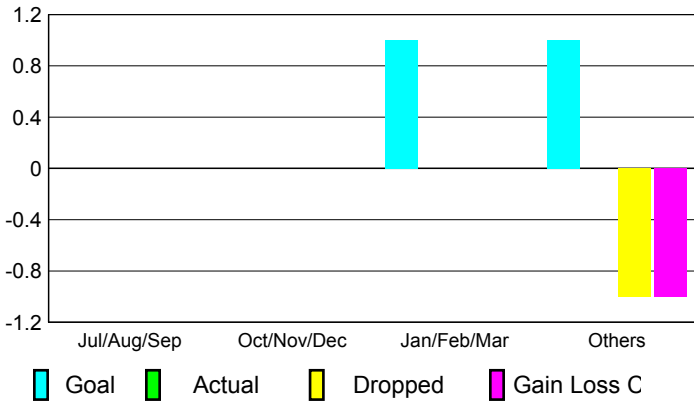

2008-2009 GMT Quarterly Report for District (or Undistricted) **District 117 B**

GMT: **FEDERICO STEINHAUS**

Location: **Multiple**

GMT CA: **4**

CLUBS

Club Results 2008-2009

Clubs 2007-2008

Month	New Club Goal	Actual New Clubs	Actual Dropped Clubs	Gain/Loss of Clubs	Gain/Loss of Clubs
Jul/Aug/Sep	0	0	0	0	0
Oct/Nov/Dec	0	0	0	0	-1
Jan/Feb/Mar	1	0	0	0	1
Apr/May/June	1	0	-1	-1	0
Totals	2	0	-1	-1	0

Club Results 2008-2009

Goal, New, Dropped, Gain/Loss

Comparison of Club Gain/Loss

Current Year Compared to the Previous Year